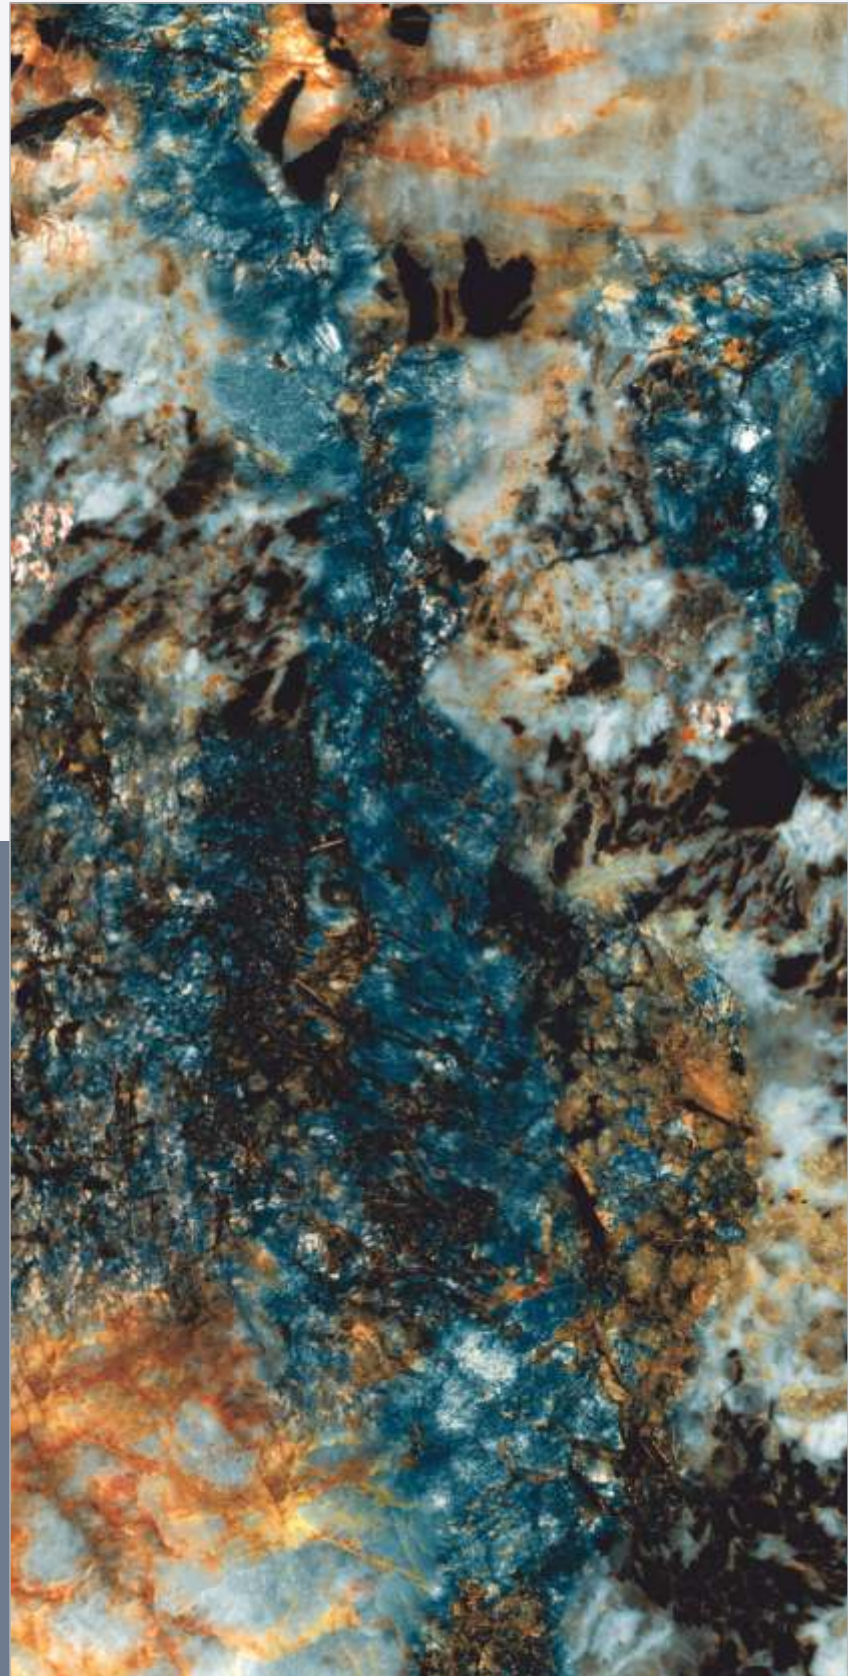

Touch
for more details
& 360° view