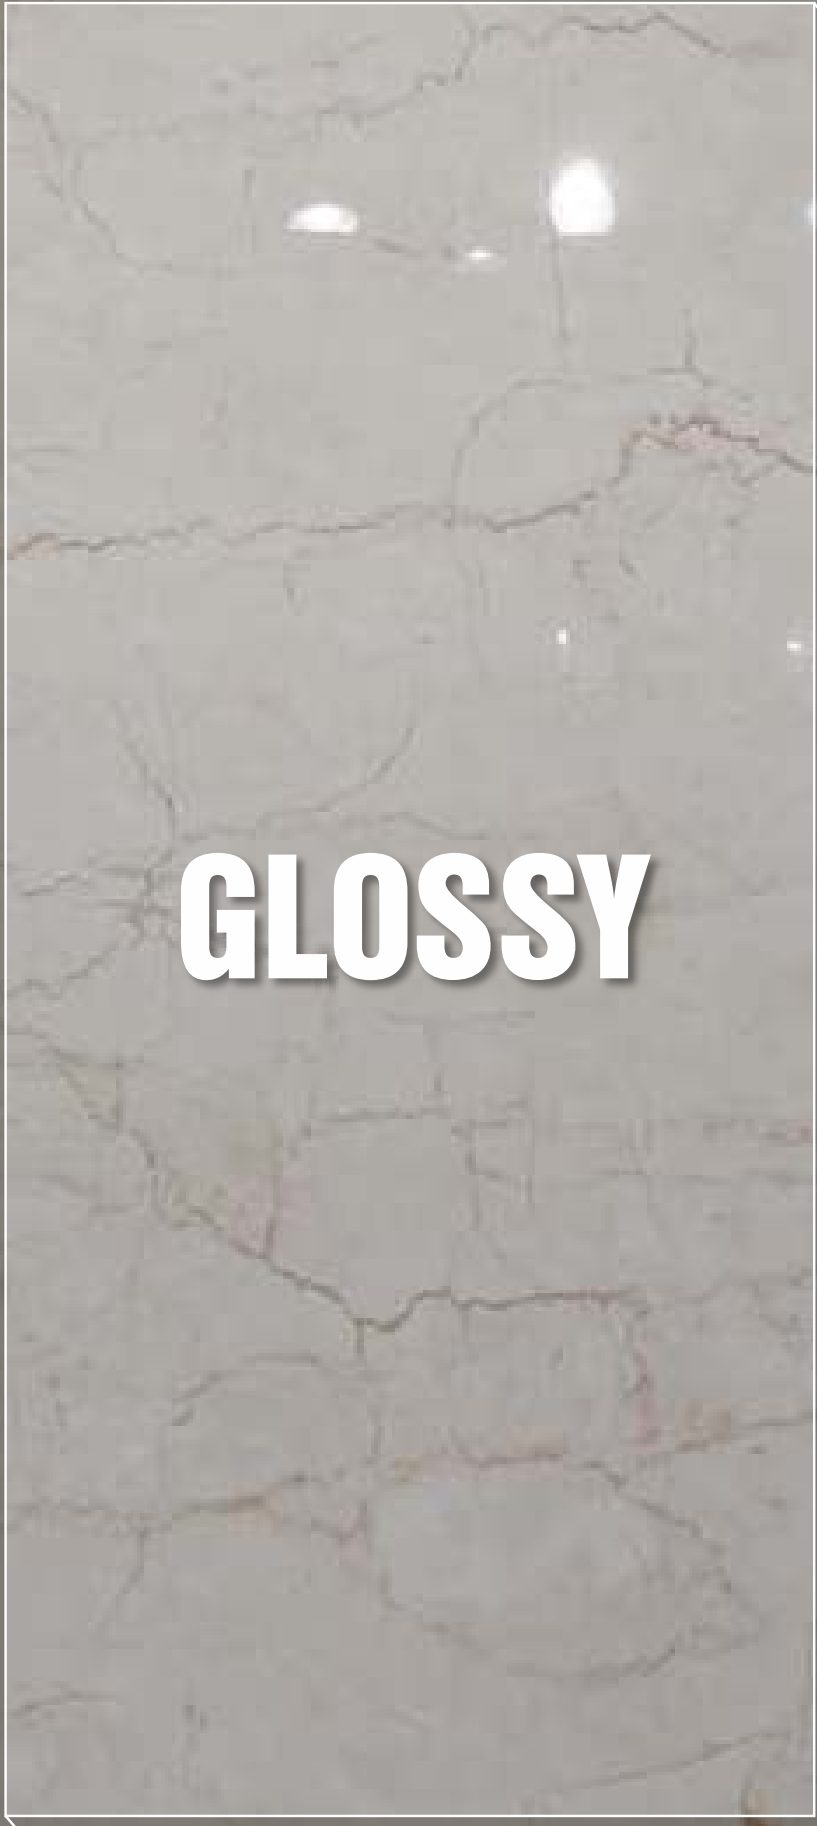

VARMORA

TILES • BATHWARE

index

V1

600x1200mm

V1

600X1200mm

GLOSSY