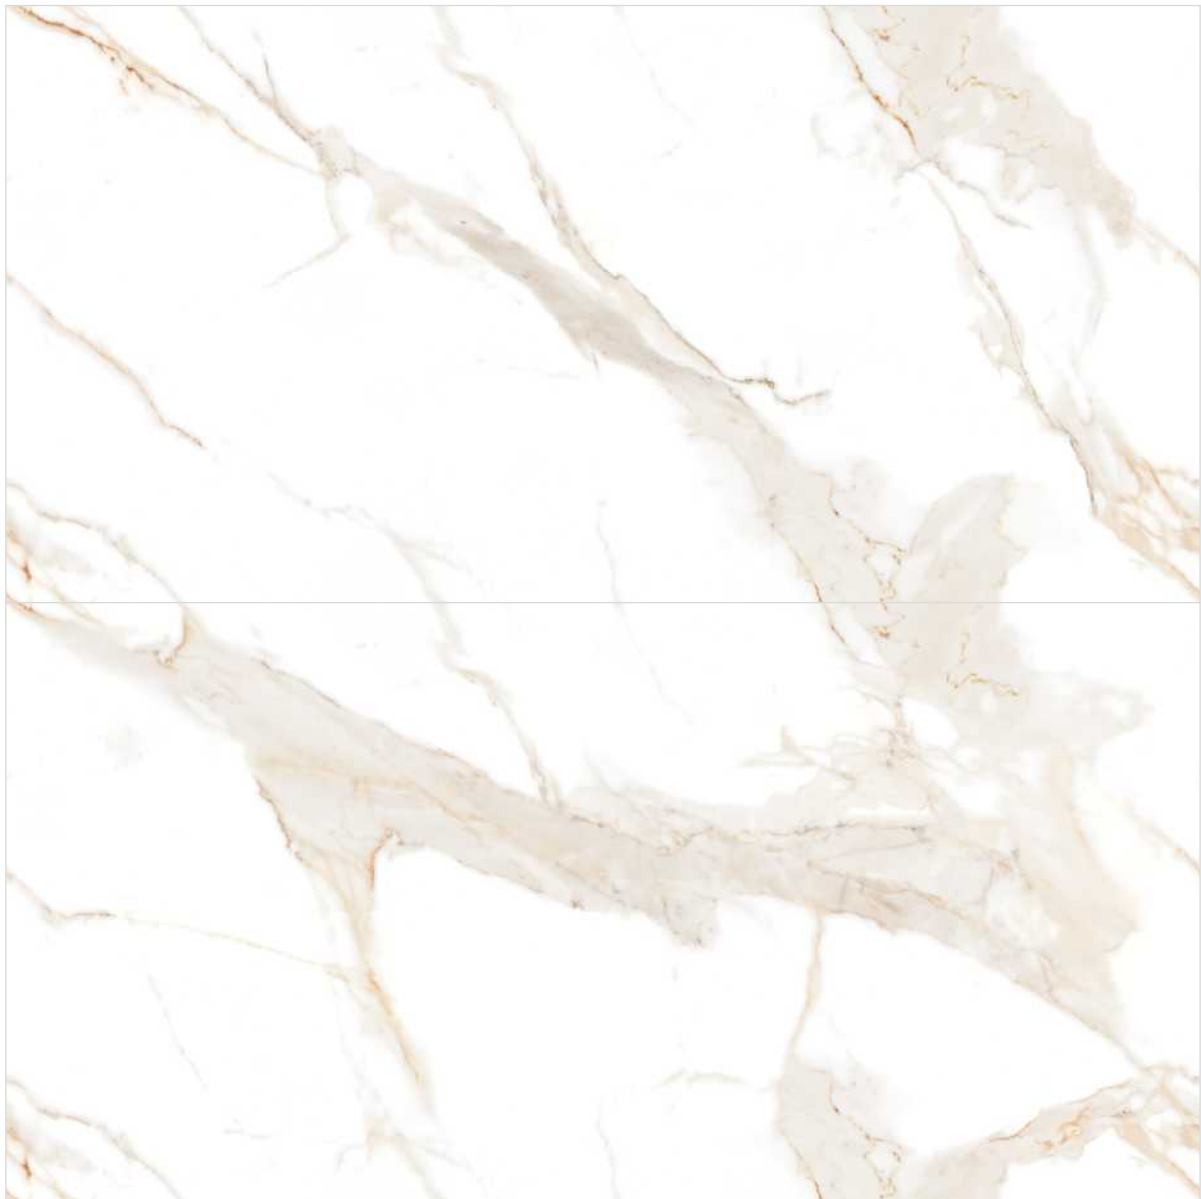

Design Name : Infinity Tessa White

Size : 600x1200mm

Surface : Glossy

Series : Marvel Plus