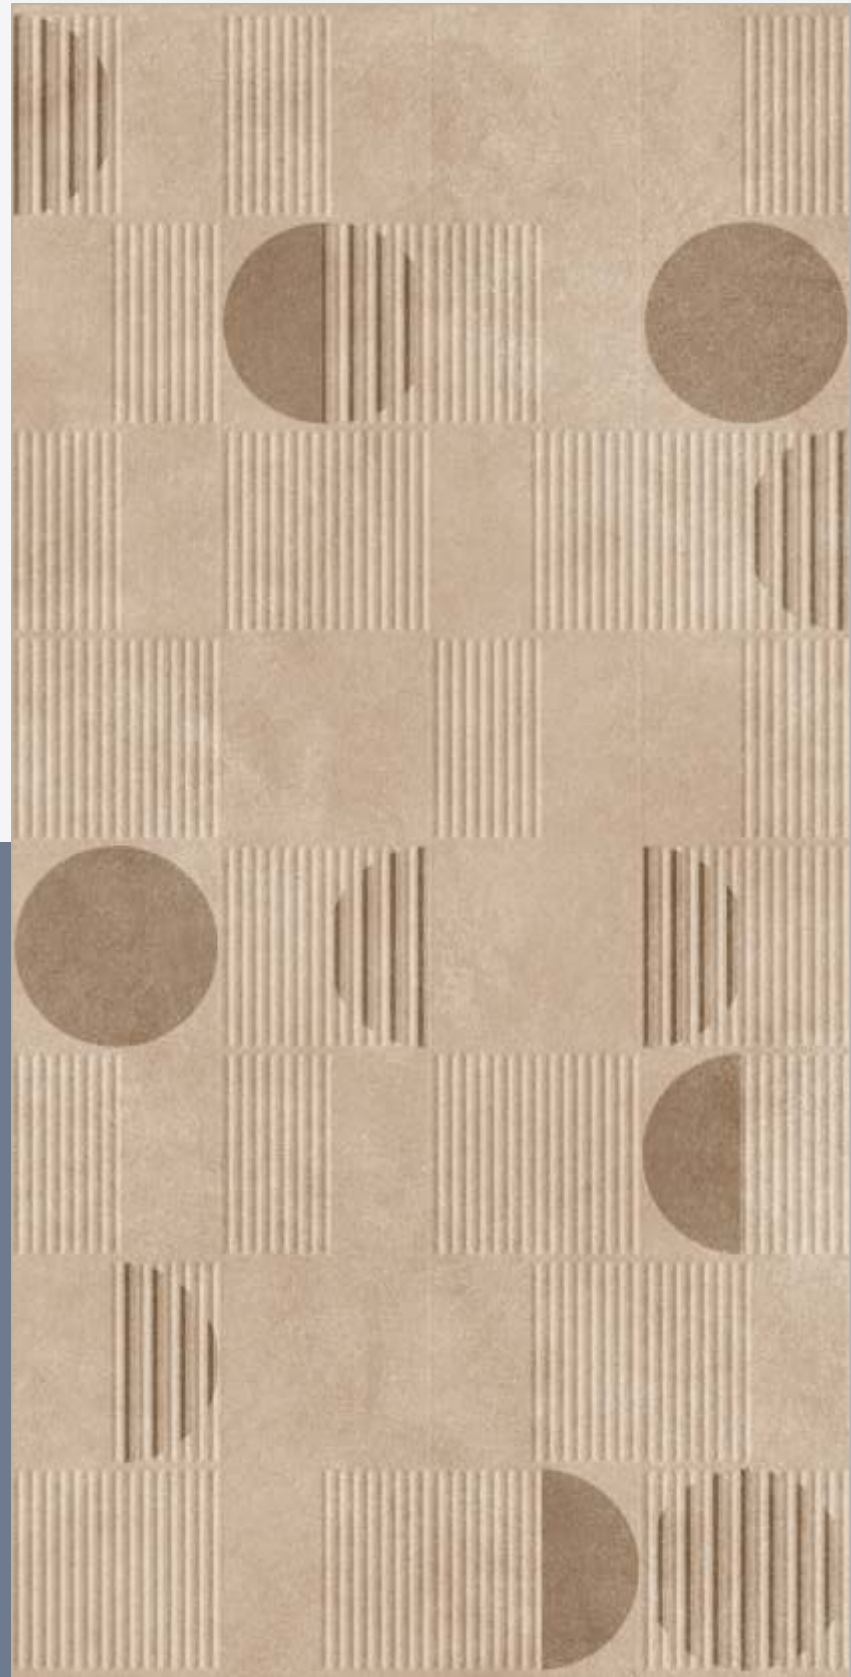

Touch
for more details
& 360° view