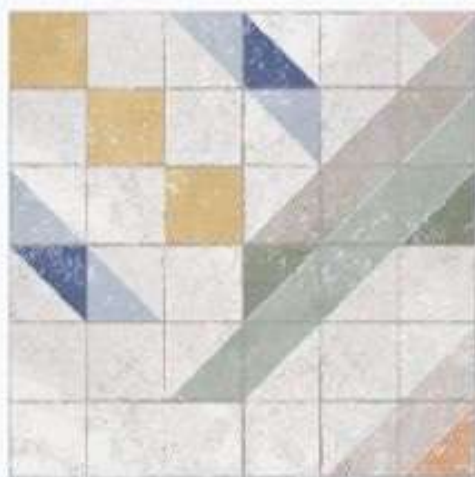

THE CERAMIC COMPANY

TREND 60x120cm
GVT COLLECTION
FASHIONABLE DECOR'S & TILE CONCEPTS

THE CERAMIC COMPANY

SESTINA AMBER

SESTINA AMBER HL

MONACO BEIGE

60603

Live life the
Moroccan
way