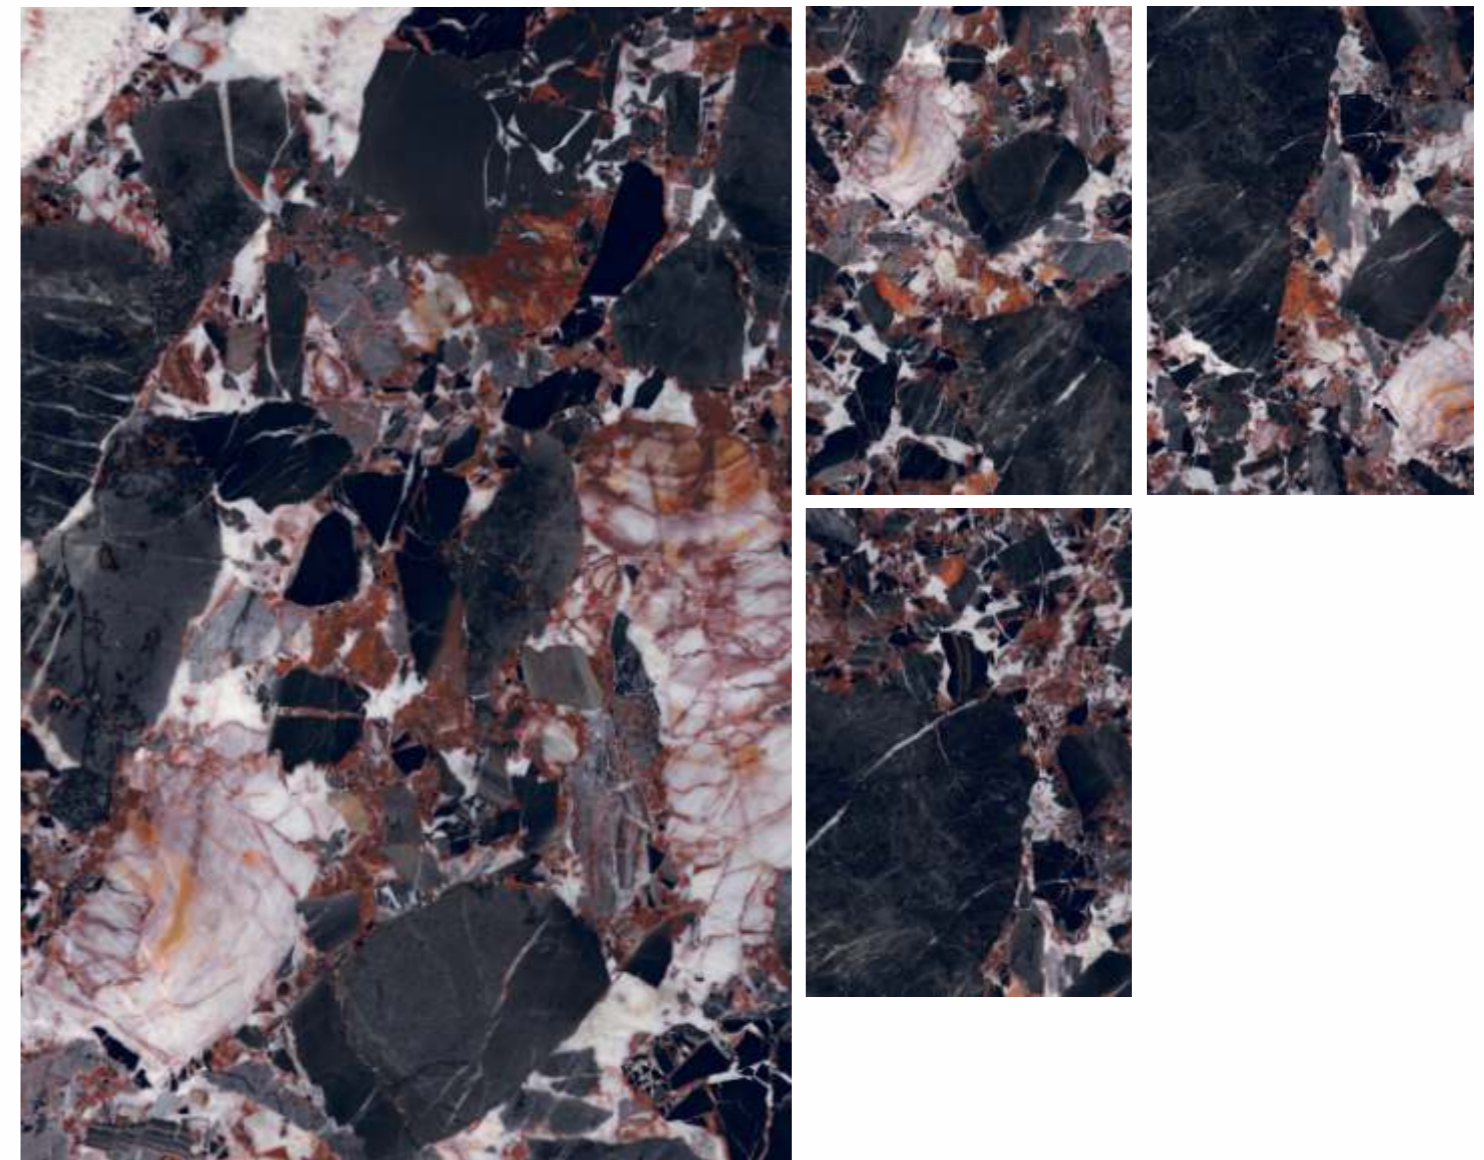

SALSAR BLACK

15mm THICKNESS

Size : **1200x1800**
Finish : **GLOSSY**
Body : **BLACK COLOUR BODY**
Series : **PORSO GOLD**